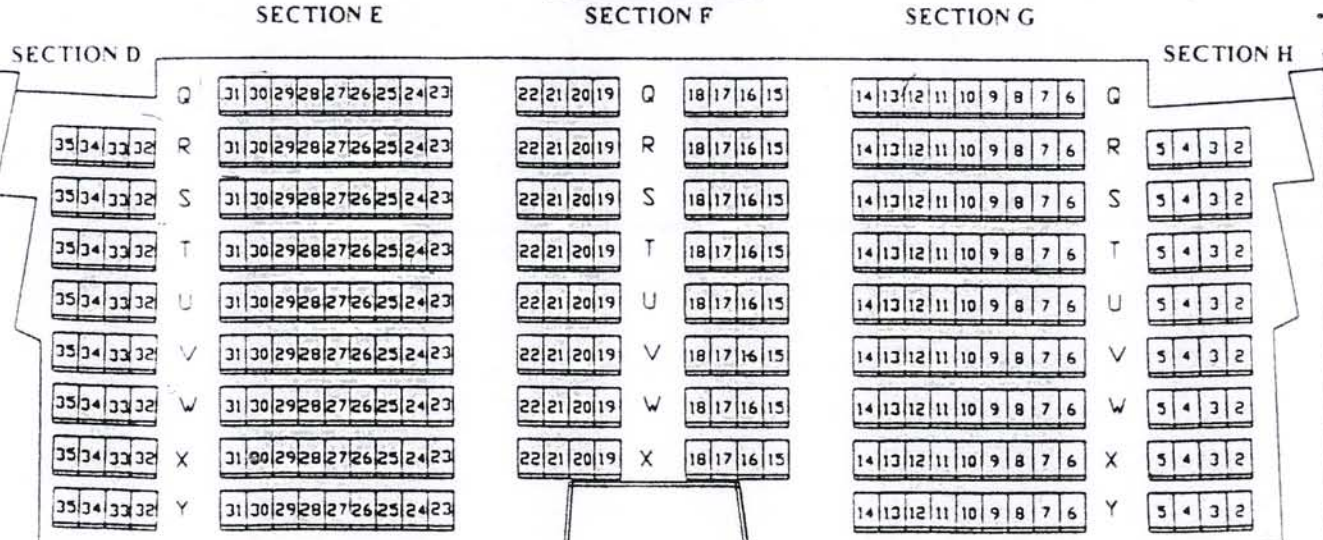

STAGE

SEATING FOR 498

MAIN ENTRANCE

EXIT

TOTAL SEATING FOR 788

FOLDING WALL

SEATING FOR 290

EXIT