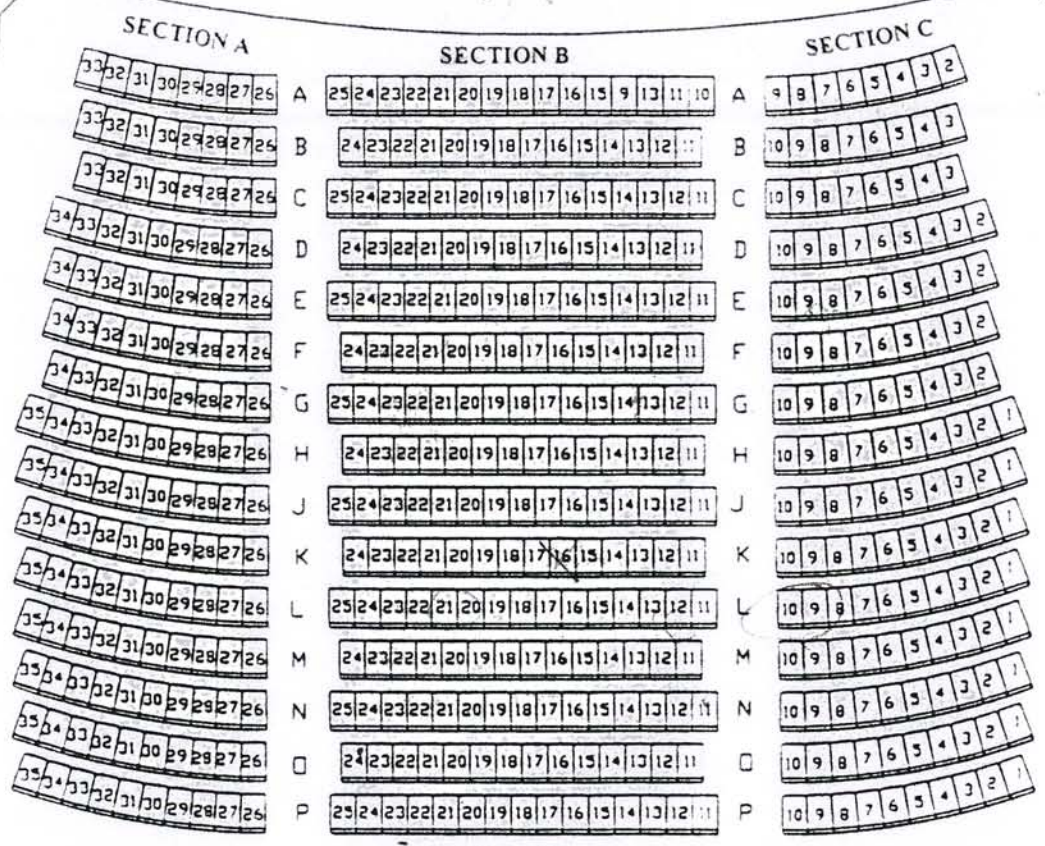

STAGE

SEATING FOR 498

MAIN ENTRANCE

EXIT

TOTAL SEATING FOR 788

FOLDING WALL

SEATING FOR 290

EXIT

EXIT

EXIT